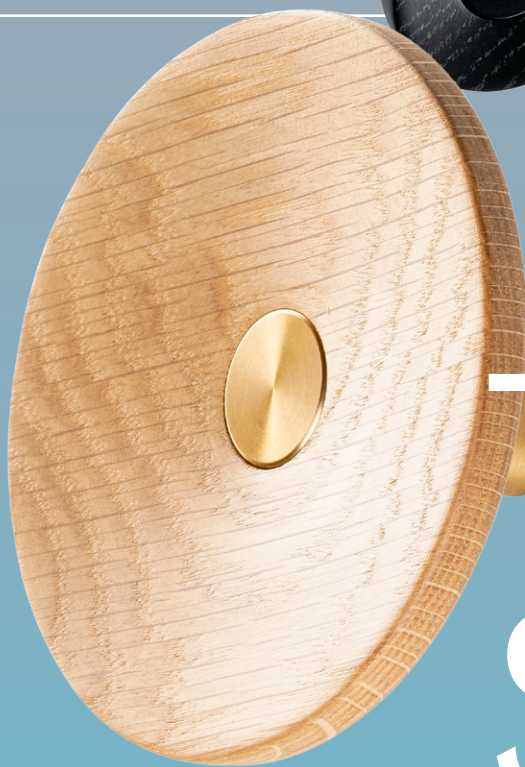

HANG
YOUR
DREAMS

IN

UP
THE
SKY

Viefe[®] wall hooks

HANG YOUR DREAMS

UP IN THE SKY

DREAM BIG AND FLY FAR

that's our philosophy. That's why, after more than 10 years creating knobs and handles, we've decided to broaden our horizons and create our first line of wall hooks. They are accessories that add image and functionality to your walls. They decorate and bring order. They contribute and are transformative.