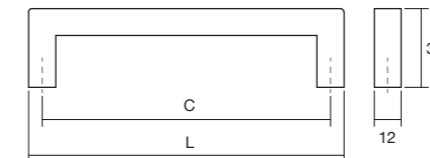

0249 **FERRI** STAINLESS STEEL Design: Viefe®