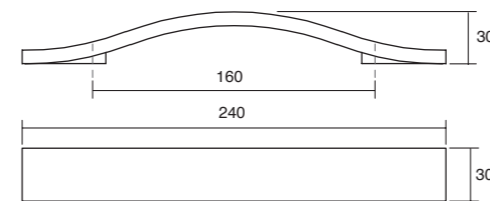

0165 **CALIN** WOOD Design: Viefef®

00 Raw brushed Crudo cepillado	02 White brushed Blanco cepillado	08 Brown brushed Marrón cepillado	09 Black brushed Negro cepillado	↓	☐
0165160W00	0165160W02	0165160W08	0165160W09	2	25