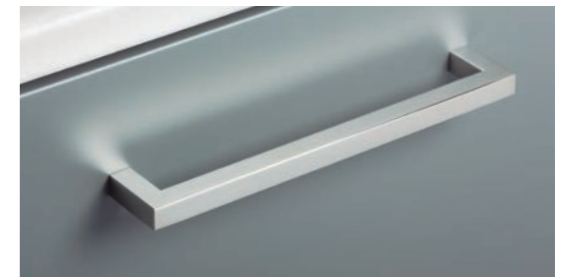

0249 **FERRI** STAINLESS STEEL Design: Viefe®