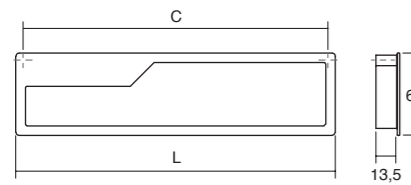

0209 **POCKET** ZAMAK Design: 2J Design