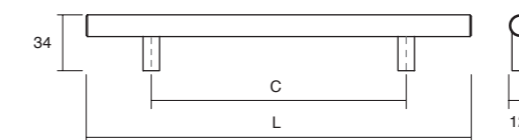

0083 **TUB** STAINLESS STEEL

Design: Viefe®

25 Brushed stainless steel C L ↓ ☐
Inox cepillado

0083128S25	128	192	2	25
0083160S25	160	224	2	25
0083192S25	192	256	2	25