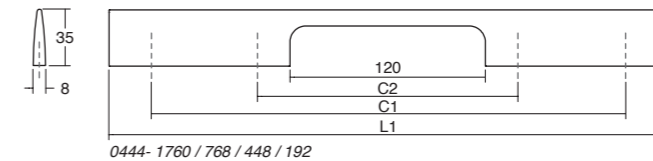

0444 **PEAK**

ALUMINIUM

Design: Viefé®