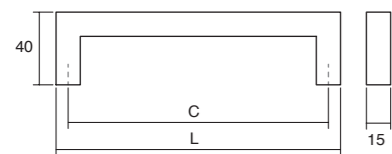

0076 **FORT** STAINLESS STEEL Design: Viefe®