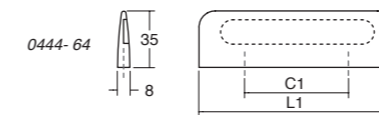

0444 **PEAK** ALUMINIUM Design: Viefé®