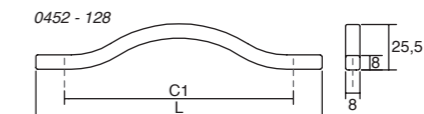

0452 BRAVE

ALUMINIUM

Design: Viefe®