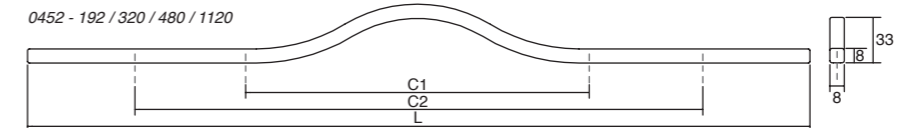

0452 BRAVE

ALUMINIUM

Design: Viefe®