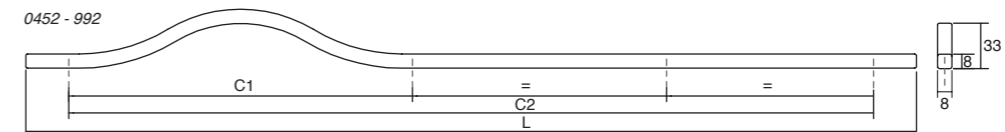

0452 BRAVE

ALUMINIUM

Design: Viefe®