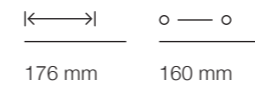

Finishes
Acabados

Brushed cooper
Cobre cepillado

Brushed gold
Oro cepillado

Graphite grey
Gris grafito

Matt black
Negro mate