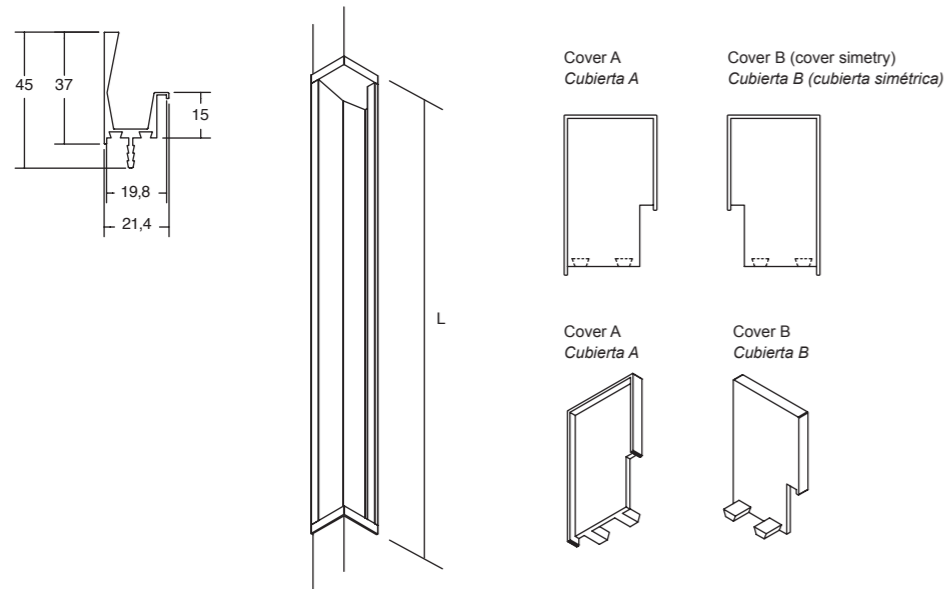

0449 **HEXXA** ALUMINIUM/ZAMAK Design: Alexis Vivet

	M1 NEW! Matt white Blanco mate	M2 NEW! Matt black Negro mate	M23 NEW! Metallic grey Gris metal	M41 NEW! Metallic brown Marrón metal	L	↓	☐
ALUMINIUM	0449200LM1	0449200LM2	0449200LM23	0449200LM41	200	25	
ALUMINIUM	0449350LM1	0449350LM2	0449350LM23	0449350LM41	350	25	
ALUMINIUM	04491100LM1	04491100LM2	04491100LM23	04491100LM41	1100	15	
ALUMINIUM	04493000LM1	04493000LM2	04493000LM23	04493000LM41	3000	10	
ZAMAK	0449035ZM1A	0449035ZM2A	0449035ZM23A	0449035ZM41A	-	25	
ZAMAK	0449035ZM1B	0449035ZM2B	0449035ZM23B	0449035ZM41B	-	25