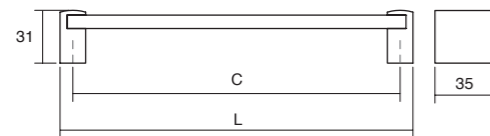

GLASS 0092

Design: Viefe® Team