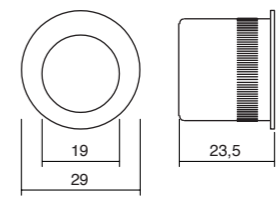

DIDAL 0329

Design: Viefe@ Team

02	25
Polished stain. steel	Brushed stain. steel
<i>Inox pulido</i>	<i>Inox cepillado</i>
0329029S02	0329029S25 25